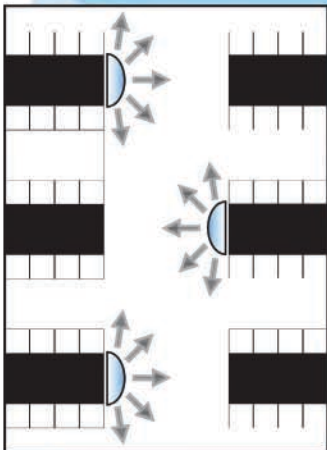

Indoor & Outdoor Models Available

Sizes - 16", 24", 32", & 42"

DomeVex®

A cure for Tunnel Vision

Cross aisle traffic can create a big problem in tunnel type aisles in your storage rack areas. These areas have been unprotected in the past but now our DomeVex Mirrors can provide a solution.

The 180° Viewing angle can warn drivers of traffic entering the tunnel aisle from multiple rack aisles.

DomeVex mirrors mount flush against the inside rack upright, at eye-level for a quick look at blind spot traffic.

The view distance ratio is about 1 foot of viewing distance to each inch of the diameter of the mirror.

<http://domesandmirrors.com/wide-view.htm>

Se-Kure Domes and Mirrors

1139 Haines Boulevard. * Sturgis, MI. 49091 * P: 269.651.9351 * F: 269.651.1467