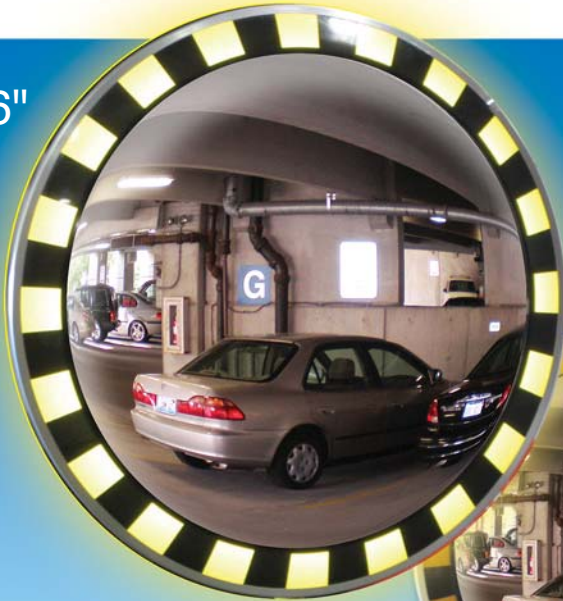

# Safety Border Convex Mirrors

New "The Flasher" a Mirror You Can See  
and It Is Eye Catching

26"

## "The Flasher" Safety Demands Attention!

- Flashes "On" & "Off" 30 Times Per Minute
- Warns Car, Truck, & Fork Lift Drivers of Hazardous Areas
- 12V Power Supply Included

Model #	Dia.	Bracket(s)	Ships
CVI-26-FR	26"	1	UPS