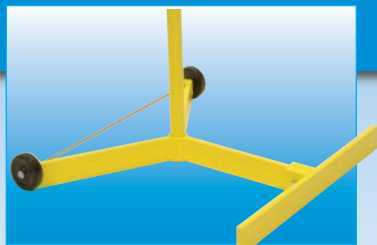

Safety-Vision System By Se-Kure

Vehicle Inspection in a Minute

- Light Safety Check
- Totally Portable
- Drive Safe
- Reduce Inspection Cost

Make signal and headlight inspection part of your driver's checklist before leaving your facility. A small step for sending out a safer more responsible fleet of vehicles.

Now with Optional Stabilizing Adapter Bar

CVI-PS-AD

CVI-26-PS

Shipping Box:
25" x 25" x 9"

Wheels make contact with ground when the stand is tilted for moving purposes

Vehicle Inspection in a Minute

MFG#	DESCRIPTION
CVI-26-PS	26" Indoor Convex Mirror with Portable Mirror Stand
CVI-PS	Portable Mirror Stand Only (26 lbs.)
CVI-PS-AD	Adapter Bar for Stand (Optional)
Other Sizes Available	