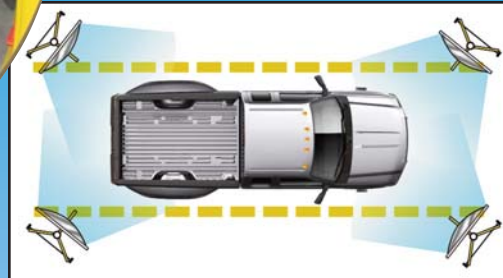

Safety-Vision System By Se-Kure

Vehicle Inspection in a Minute

- Light Safety Check
- Totally Portable
- Drive Safe
- Reduce Inspection Cost

Make signal and headlight inspection part of your driver's checklist before leaving your facility. A small step for sending out a safer more responsible fleet of vehicles.

Now with Optional Stabilizing Adapter Bar

CVI-PS-AD

CVI-26-PS

Shipping Box:
25" x 25" x 9"

Wheels make contact with ground when the stand is tilted for moving purposes

Vehicle Inspection in a Minute

MFG#	DESCRIPTION
CVI-26-PS	26" Indoor Convex Mirror with Portable Mirror Stand
CVI-PS	Portable Mirror Stand Only (26 lbs.)
CVI-PS-AD	Adapter Bar for Stand (Optional)
Other Sizes Available	