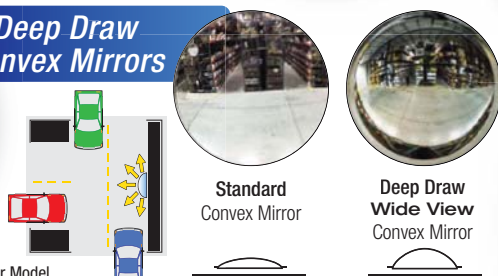

Light - The - Night
with...

"The Flasher"

NEW

"On"

Our edgelit convex programmed flashing safety border will demand attention for approaching traffic.

"Off"

12 volt power supply included.

- Avoid collisions using convex mirrors at strategic points.
- Use largest diameter possible for greatest vision distance.
- Roundangles offer larger view with low ceiling heights.
- "Flasher" warns drivers of hazardous areas.
- Mirrors are equally important in garage stairwells and elevators.

● Indoor ●

Model #	Dia.	Bracket(s)	Ships
CVO-12	12"	2-Telescopic	UPS
CVO-18	18"	2-Telescopic	UPS
CVO-26	26"	3-Telescopic	UPS
CVO-30	30"	3-Telescopic	UPS
CVO-36	36"	3-Telescopic	UPS
CVO-48	48"	3-Telescopic	Truck

CVI-12 & CVI-18 Are available in telescoping brackets

● Heavy Duty w/back & trim ●

Model #	Dia.	Ships
RTH-12x18	12" x 18"	UPS
RTH-18x26	18" x 26"	UPS
RTH-20x30	20" x 30"	UPS
RTH-24x36	24" x 36"	UPS

Deep Draw Convex Mirrors

Standard Convex Mirror

Deep Draw Wide View Convex Mirror

Features:

- Easy Installation-Hardware Included
- Shatter Resistant Acrylic
- Excellent Visibility-Low Distortion
- Excellent for High Traffic Areas
- More Than Twice The View