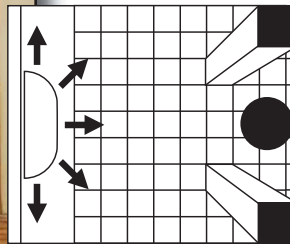

# Office-Eye™ Hallway Mirrors

Ideal for Elevators

One of our newest products is our Office-Eye™ mirror. This unit is designed to be used in office or hallway applications. Office-Eye™ mirrors are compact and mount tight against the wall.

This mirror should be mounted at eye-level to provide the most efficient viewing angle. Directly across from an office door or at a “T” intersection is the most common location for these oblong mirrors.

Viewing distances range up to 20 feet in each direction, preventing employees from running into each other when entering a busy hallway. Office-Eye™ mirrors are commonly used in hospital hallways to prevent contact with bulky moving equipment or patient transportation.