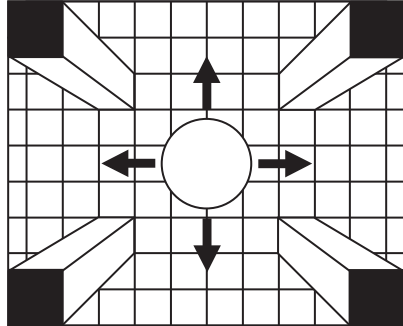

Mirror Placement & Viewing Angles

360° Mirrored Full Dome

The ratio of viewing distance is estimated at one foot of viewing distance for each inch of dome diameter.

90° Mirrored Quarter Dome

180° Mirrored Half Dome

270° Mirrored Corner Dome

Convex Detection Mirror

OfficeEye™ Mirrored Dome

Made in U.S.A. 

Se-Kure Domes & Mirrors, Inc.

1139 Haines Boulevard • Stapleton Industrial Park • Sturgis, MI 49091 • 1-(800) 253-2064 • (269) 651-9351 • Fax (269) 651-1467