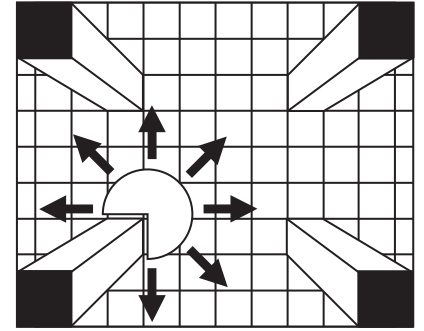

270° Mirrored Corner Dome