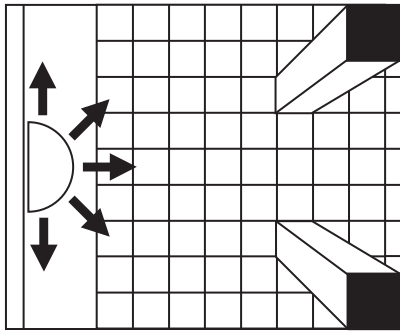

Mirror Placement & Viewing Angles

360° Mirrored Full Dome

The ratio of viewing distance is estimated at one foot of viewing distance for each inch of dome diameter.

90° Mirrored Quarter Dome

180° Mirrored Half Dome