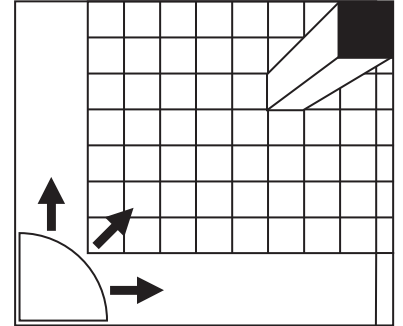

Mirror Placement & Viewing Angles

360° Mirrored Full Dome

The ratio of viewing distance is estimated at one foot of viewing distance for each inch of dome diameter.

90° Mirrored Quarter Dome

180° Mirrored Half Dome