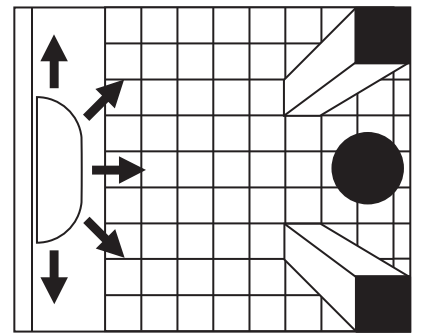

OfficeEye™ Mirrored Dome