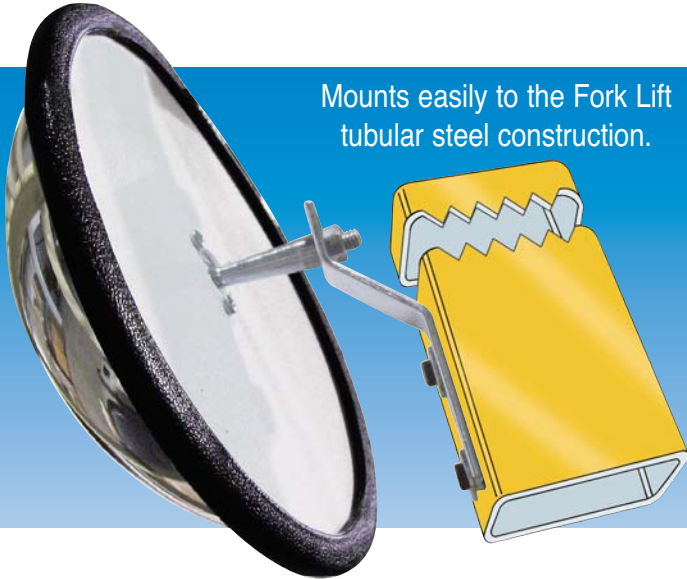

Fork Lift Mirrors

Provide your employees with Fork Lift Safety Mirrors.
Reduce blind spots in tight loading dock areas.
Convex or Dome models available.

Mounts easily to the Fork Lift
tubular steel construction.

DM-CFM-8
8" Convex Fork
Lift Truck Mirror

DM-DFM-8
8" Dome Fork Lift
Truck Mirror

- Shatter Resistant Acrylic
- Easy Installation
- Hardware Included

Se-Kure Domes & Mirrors, Inc.

1139 Haines Boulevard • Stapleton Industrial Park • Sturgis, MI 49091 • 1-(800) 253-2064 • (269) 651-9351 • Fax (269) 651-1467