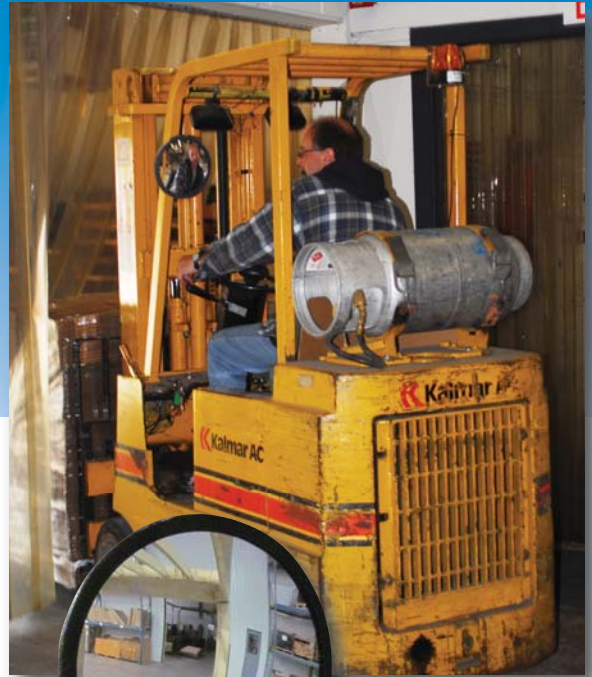

Fork Lift Mirrors

Provide your employees with Fork Lift Safety Mirrors.
Reduce blind spots in tight loading dock areas.
Convex or Dome models available.

Mounts easily to the Fork Lift
tubular steel construction.

DM-CFM-8
8" Convex Fork
Lift Truck Mirror

DM-DFM-8
8" Dome Fork Lift
Truck Mirror

- Shatter Resistant Acrylic
- Easy Installation
- Hardware Included

Se-Kure Domes & Mirrors, Inc.

1139 Haines Boulevard • Stapleton Industrial Park • Sturgis, MI 49091 • 1-(800) 253-2064 • (269) 651-9351 • Fax (269) 651-1467